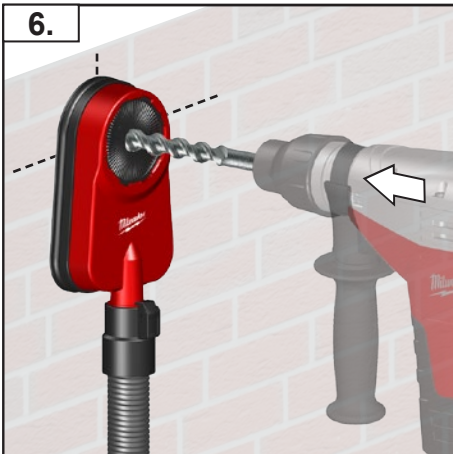

4.

Start

5.

6.

4931 4485 65

4931 4485 64