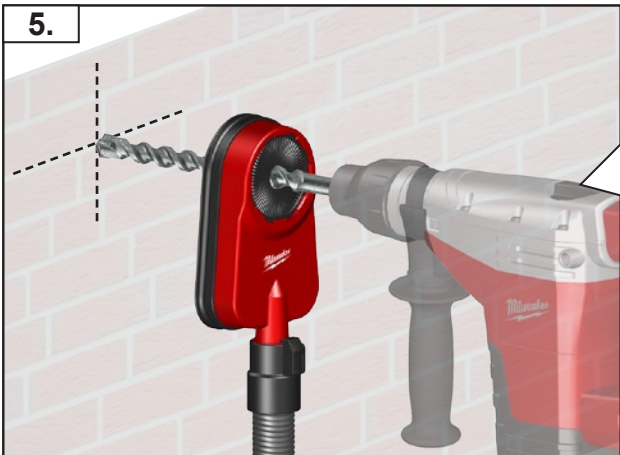

4.

Start

5.

6.

4931 4485 65

4931 4485 64