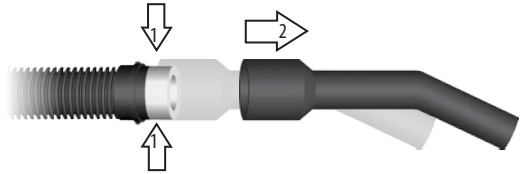

原始的指南

1.

Ø max
72 mm

Ø 32 - 72 mm

2.

A	AS 2-250	4931 4472 95
B	AS 300 / 500	4931 4472 94

3.

4.